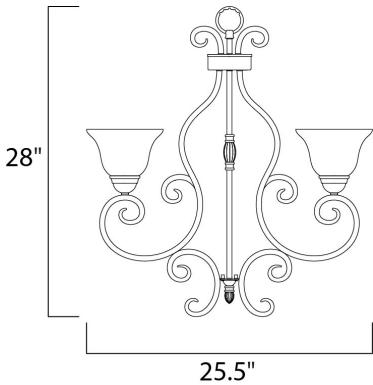

**PRODUCT DESCRIPTION**

This decorative classic in Oil Rubbed Bronze finish is both dramatic and subtle, with or without shades.

**MEASUREMENTS**

DIMENSION : 25.5" L x 25.5" W x 28" H  
 HANGING WEIGHT : 17.64 lb